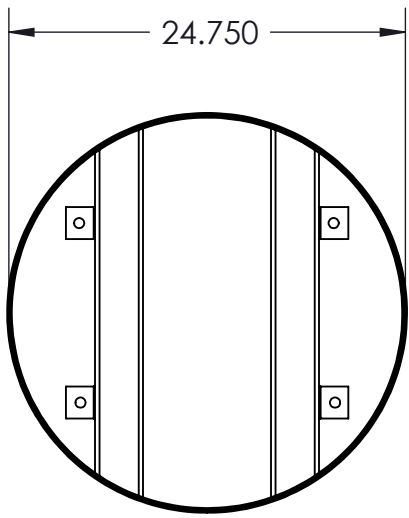

- Slot pattern trash receptacle to cover a 32 gallon trash can.
- Unit is 24-3/4" diameter x 30" high (dimensions are nominal).
- Available in Thermoplastic finish.
- Ground mounting holes come standard.
- Apporximate weight: 70lbs

DATE : 10/15/09

PRODUCT PART NUMBER : 14085

REV. NO. 2 12/11/15

PRODUCT DESCRIPTION : 32 GALLON ROUND SLOTTED STYLE TRASH RECEPTICLE

2855 GIRTS ROAD
JAMESTOWN, NY 14701